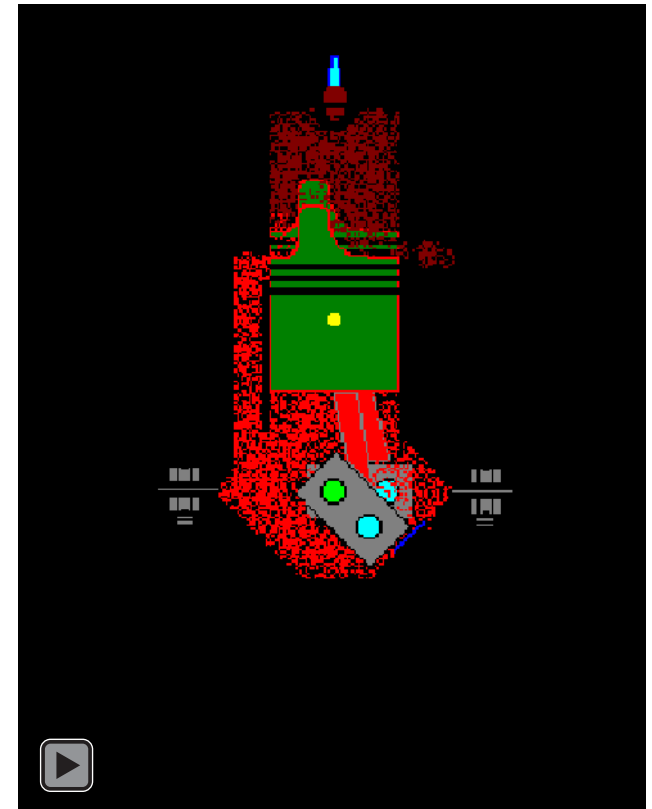

Two Stroke Engine