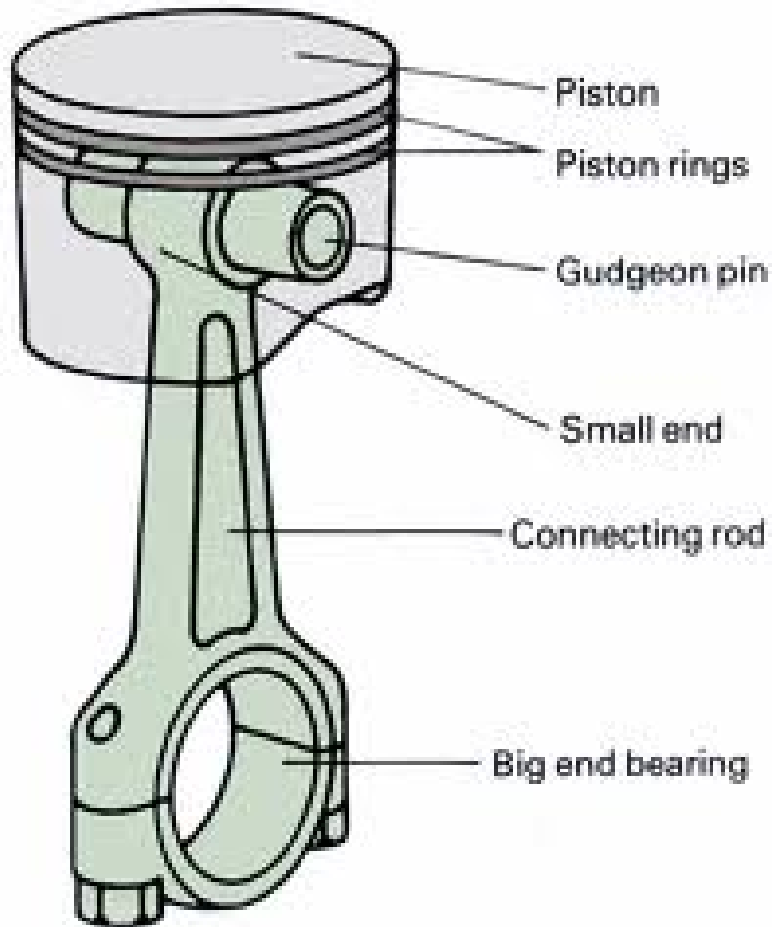

1. Compression Stroke
2. Power Stroke

Basic Engine Component

Basic Engine Component (contd.)

Basic Engine Component (contd.)

Piston and Connecting Rod

Basic Engine Component (contd.)

Crankshaft

Basic Engine Component (contd.)

The screenshot shows the homepage of the website "Animated Engines". At the top, there is a dark blue header with a red and green wrench icon on the left and the text "Animated Engines" in white. Below the header is a light green bar with the word "Home" in black. The main content area has a white background and begins with the text "Welcome!" in blue, followed by the instruction "Click an engine to see how it works." in black. There are six engine diagrams arranged in two rows of three. Each diagram is accompanied by a label in blue text: "Four stroke", "Diesel", "Two stroke", "Atkinson", and another unlabeled diagram. The diagrams are colorful and show the internal components of various engine types.