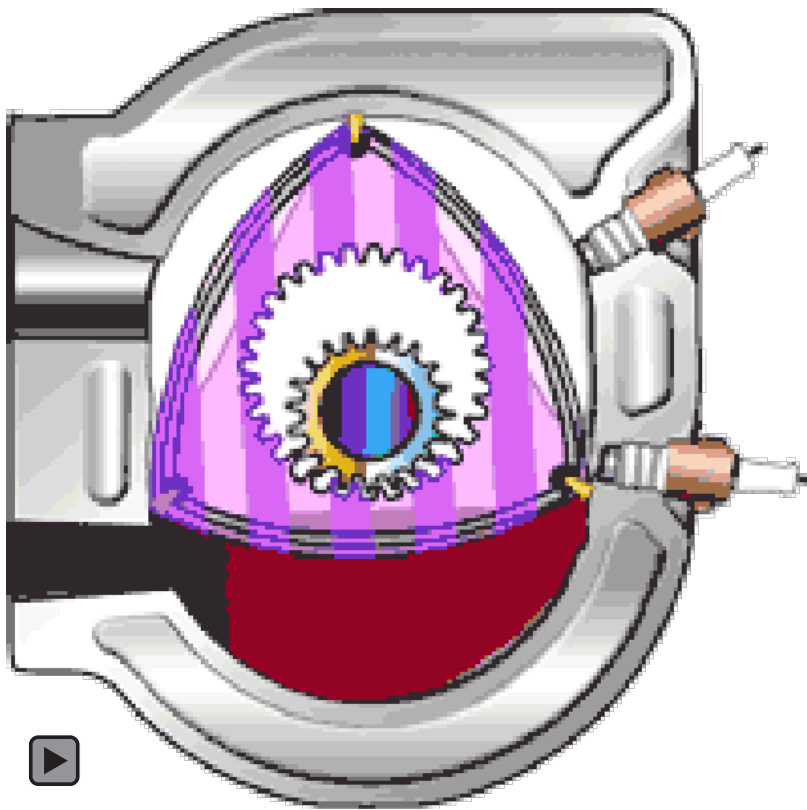

Cam, Rocker Arm & Valve

Other Type of ICEs

Gas Turbine

Other Type of ICEs

Rotary Engine (Wankel Engine)

Resources

Websites:

<http://www.animatedengines.com/>

The screenshot shows the homepage of the website "Animated Engines". At the top, there is a dark blue header with a red and green wrench icon on the left and the text "Animated Engines" in white. Below the header is a light green bar with the word "Home" in black. The main content area has a white background and begins with the text "Welcome!" in blue, followed by the instruction "Click an engine to see how it works." in black. There are six engine diagrams arranged in two rows of three. Each diagram is accompanied by a label in blue text: "Four stroke", "Diesel", "Two stroke", "Atkinson", and another unlabeled diagram. The diagrams are colorful and show the internal components of various engine types.